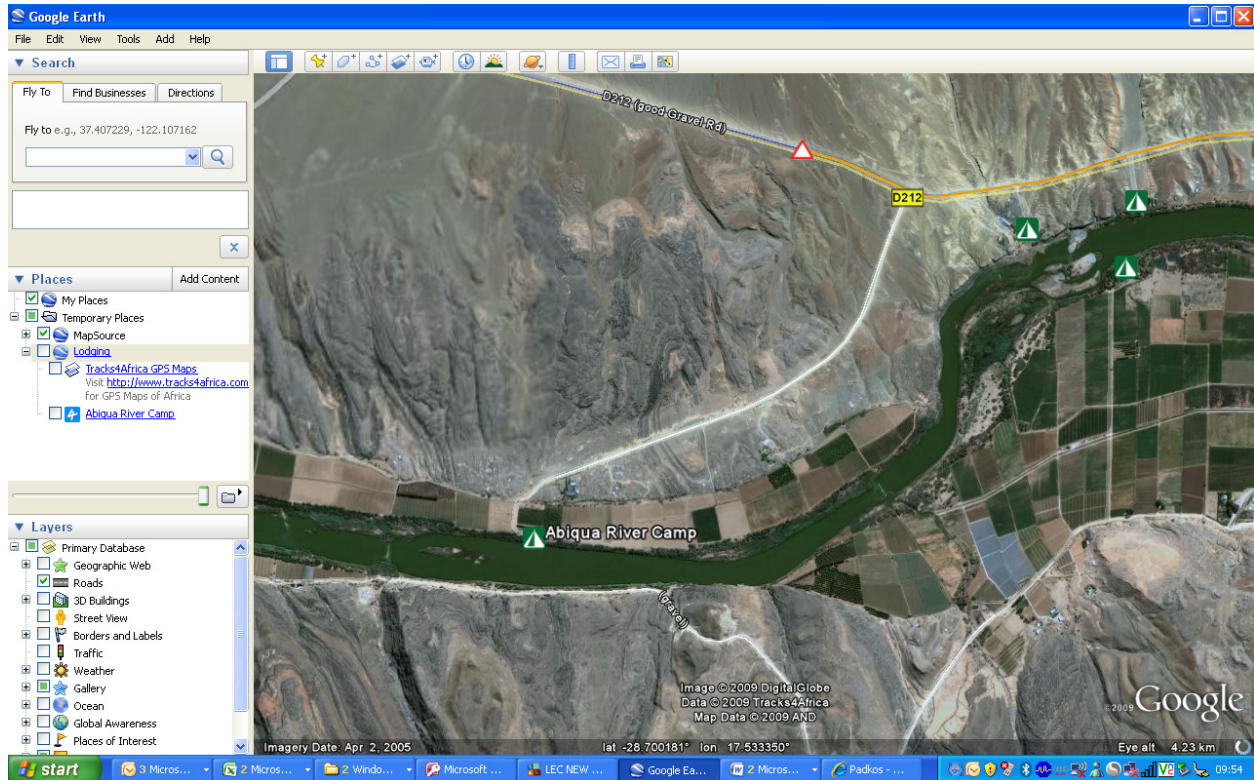

## w138869: Abiqua River Camp on T4A platforms

This camp appears on our T4A GPS maps as follows:

On our Google Earth gallery layer as follows:

On Padkos as follows: <http://padkos.co.za/listings/listing.php?i=w138869>