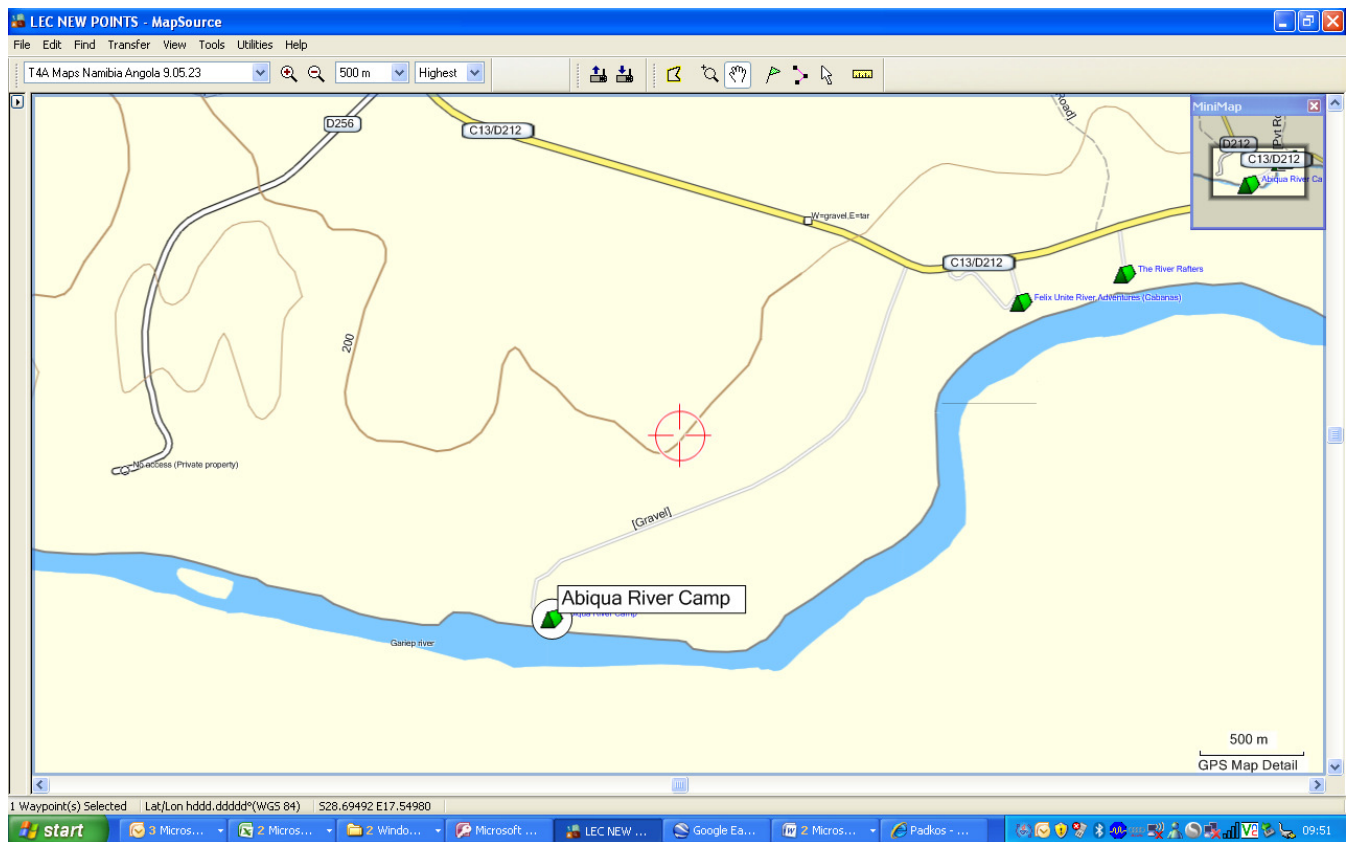

## w138869: Abiqua River Camp on T4A platforms

This camp appears on our T4A GPS maps as follows:

On our Google Earth gallery layer as follows:

On Padkos as follows: <http://padkos.co.za/listings/listing.php?i=w138869>